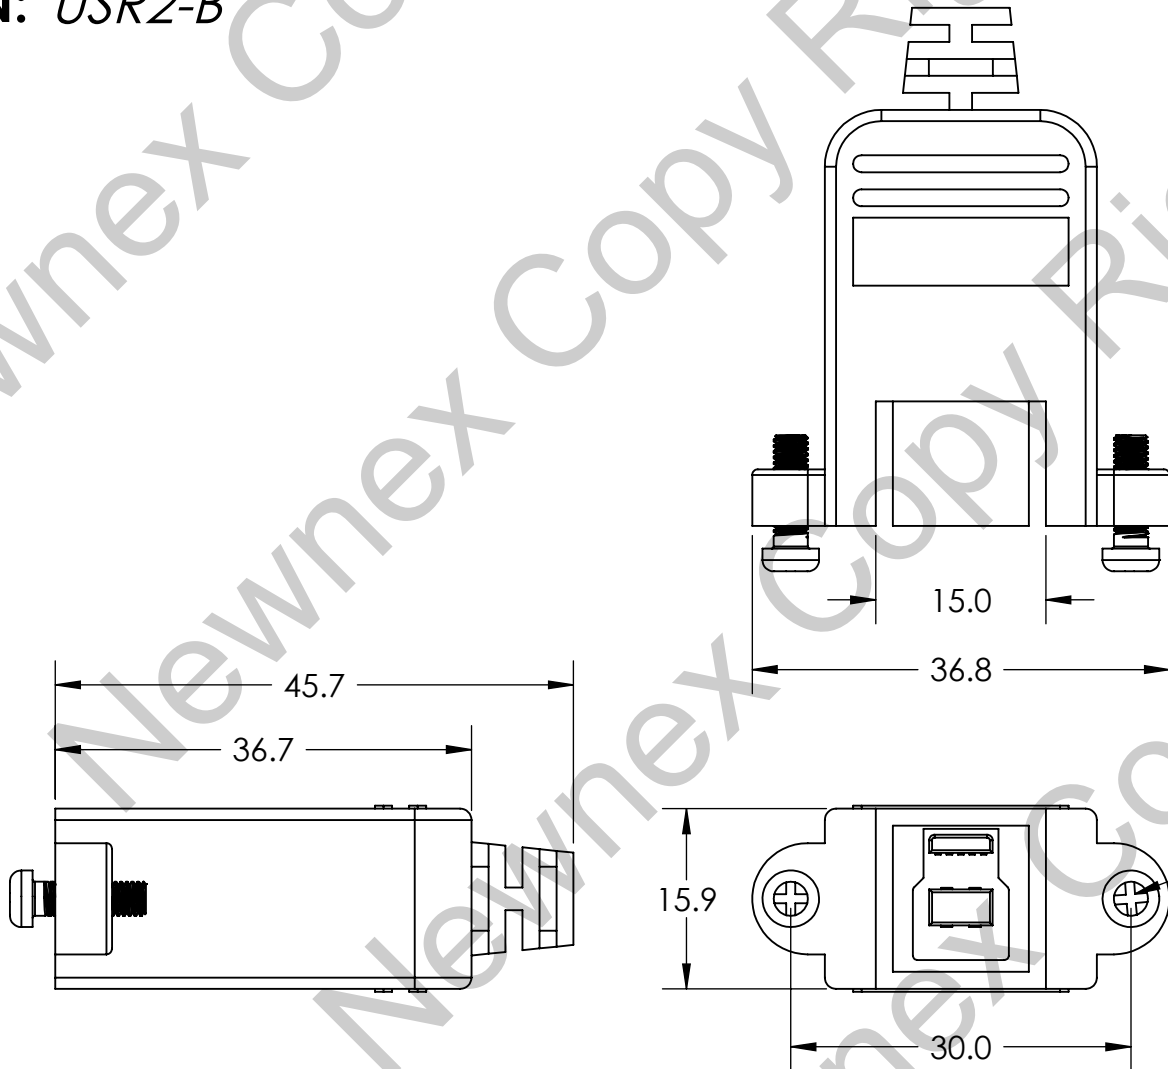

NEWNEX PROPRIETARY

THIS DOCUMENT AND THE DATA DISCLOSED HEREIN OR WITHIN IS NOT TO BE REPRODUCED, USED, OR DISCLOSED IN WHOLE OR PART TO ANYONE WITHOUT THE WRITTEN PERMISSION OF NEWNEX

PN: *USR2-B*

2x M3 Nut Embedded with 2x locking screws