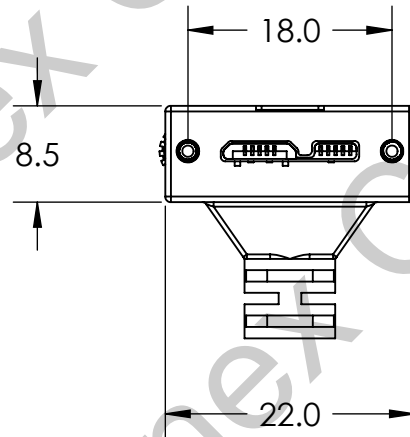

NEWNEX PROPRIETARY

THIS DOCUMENT AND THE DATA DISCLOSED HEREIN OR WITHIN IS NOT TO BE REPRODUCED, USED, OR DISCLOSED IN WHOLE OR PART TO ANYONE WITHOUT THE WRITTEN PERMISSION OF NEWNEX

PN: *US2-MCBR3I*

2x M2 Screw

Copyright © Newnex Technology Corp., All Rights Reserved
Units in millimeters