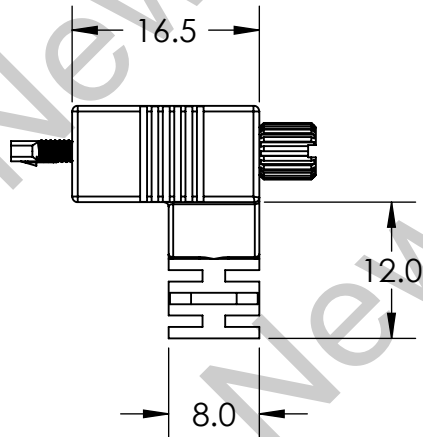

NEWNEX PROPRIETARY

THIS DOCUMENT AND THE DATA DISCLOSED HEREIN OR WITHIN IS NOT TO BE REPRODUCED, USED, OR DISCLOSED IN WHOLE OR PART TO ANYONE WITHOUT THE WRITTEN PERMISSION OF NEWNEX

PN: *US2-MCBR3I*

2x M2 Screw