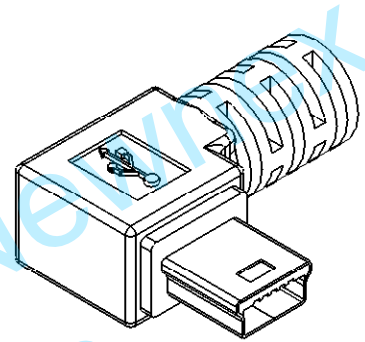

NEWNEX PROPRIETARY

THIS DOCUMENT AND THE DATA DISCLOSED HEREIN OR WITHIN IS NOT TO BE REPRODUCED, USED, OR DISCLOSED IN WHOLE OR PART TO ANYONE WITHOUT THE WRITTEN PERMISSION OF NEWNEX

Newnex Technology Corp.

UNLESS OTHERWISE SPECIFIED DIMENSIONS ARE IN MILLIMETERS TOLERANCES ARE:		PROJ	TITLE: USB 2.0 Mini B Male, Left Angle	
FRACTIONS	DECIMALS	ANGLES	SCALE: 2:1	REV. A
± NA	X ± 0.1 XX ± 0.05 XXX ± 0.010	± 0.5°	DATE: 8/1/2012	DRAWN BY: ZL
PART NUMBER: UH2-MBR9			CHECKED BY: HX	APPROVED BY: SHEET 1 OF 1