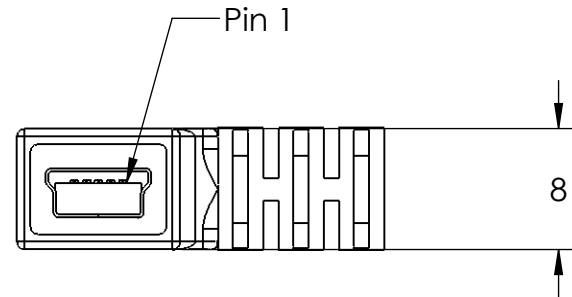

NEWNEX PROPRIETARY

THIS DOCUMENT AND THE DATA DISCLOSED HEREIN OR WITHIN IS NOT TO BE REPRODUCED, USED, OR DISCLOSED IN WHOLE OR PART TO ANYONE WITHOUT THE WRITTEN PERMISSION OF NEWNEX

Newnex Technology Corp.

UNLESS OTHERWISE SPECIFIED DIMENSIONS ARE IN MILLIMETERS TOLERANCES ARE:		PROJ	TITLE: USB 2.0 Mini B Male, Left Angle	
FRACTIONS	DECIMALS	ANGLES	SCALE: 2:1	REV. A
± NA	X ± 0.1 XX ± 0.05 XXX ± 0.010	± 0.5°	DATE: 8/1/2012	DRAWN BY: ZL
PART NUMBER: UH2-MBR9			CHECKED BY: HX	APPROVED BY: SHEET 1 OF 1