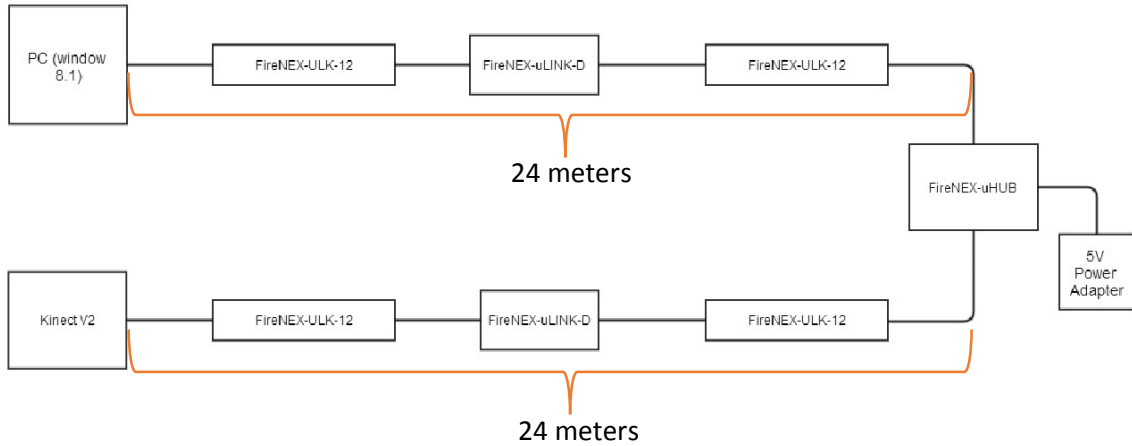

Kinect v2 Active Copper Cable Solution

1. Setup Equipment List:

- 4 of FireNEX-ULK-12 USB3.0 A to B cables
- 2 of FireNEX-uLINK-D
- 1 of FireNEX-uHUB

2. Setup Diagram

This

Setup is able to reach 48 meters with solid performance at 30 FPS.