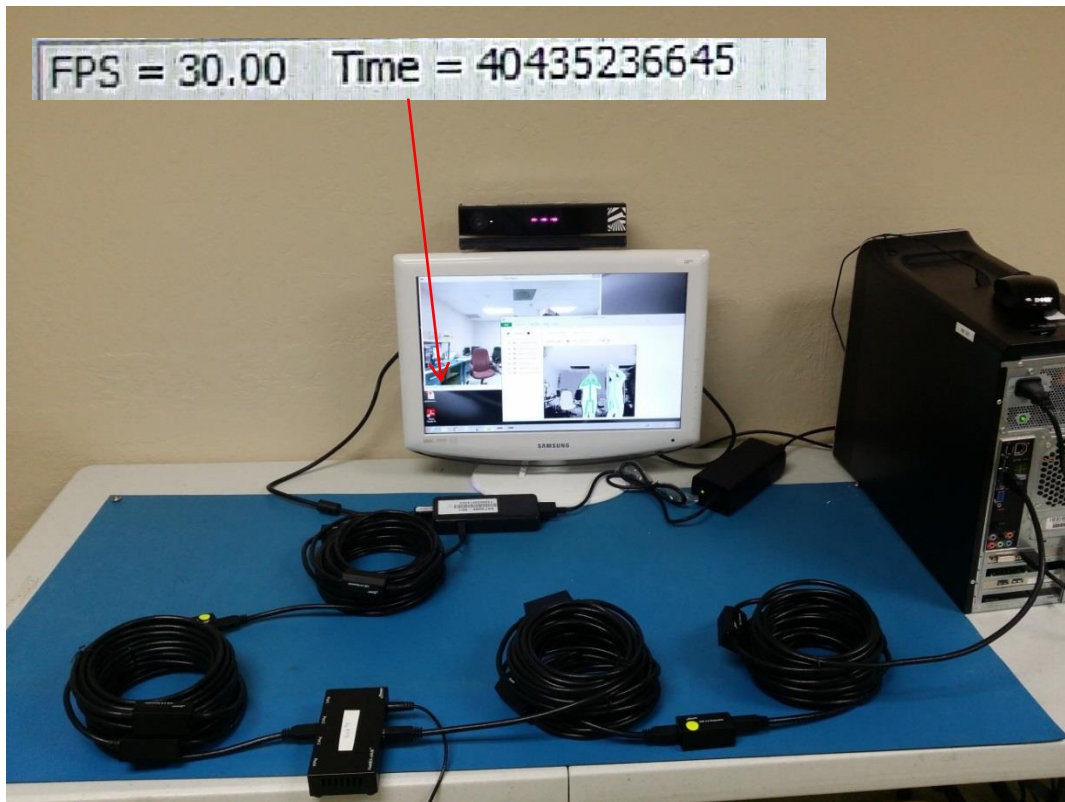

Kinect v2 Active Copper Cable Solution

1. Setup Equipment List:

- 4 of FireNEX-ULK-12 USB3.0 A to B cables
- 2 of FireNEX-uLINK-D
- 1 of FireNEX-uHUB

2. Setup Diagram

This

Setup is able to reach 48 meters with solid performance at 30 FPS.