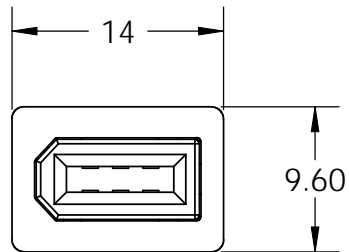

NEWNEX PROPRIETARY

THIS DOCUMENT AND THE DATA DISCLOSED HEREIN OR WITHIN IS NOT TO BE REPRODUCED, USED, OR DISCLOSED IN WHOLE OR PART TO ANYONE WITHOUT THE WRITTEN PERMISSION OF NEWNEX

*RoHS compliant product

Newnex Technology Corp.				
UNLESS OTHERWISE SPECIFIED DIMENSIONS ARE IN MILLIMETERS TOLERANCES ARE:		MATERIAL	TITLE: FireWire 6 Pin	
FRACTIONS	DECIMALS	ANGLES	PROJ:	DRAWN BY:
± NA	X₂ 0.2 XX₂ 0.1 XXX₂ 0.05	± 0.5°	SCALE: 2:1	REV: A
PART NUMBER: CFS-6		DATE: 7/26/2011	APPROVED BY: SHEET 1 OF 1