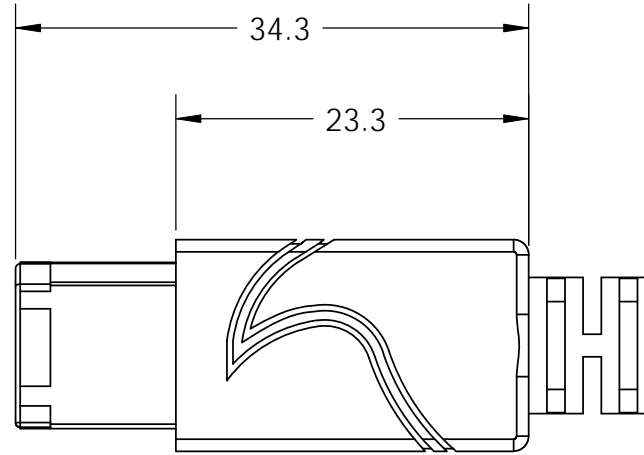

NEWNEX PROPRIETARY

THIS DOCUMENT AND THE DATA DISCLOSED HEREIN OR WITHIN IS NOT TO BE REPRODUCED, USED, OR DISCLOSED IN WHOLE OR PART TO ANYONE WITHOUT THE WRITTEN PERMISSION OF NEWNEX

*RoHS compliant product

Newnex Technology Corp.				
UNLESS OTHERWISE SPECIFIED DIMENSIONS ARE IN MILLIMETERS TOLERANCES ARE:		MATERIAL	TITLE: FireWire 6 Pin	
FRACTIONS	DECIMALS	ANGLES	PROJ:	DRAWN BY:
± NA	X₂ 0.2 XX₂ 0.1 XXX₂ 0.05	± 0.5°	SCALE: 2:1	REV: A
PART NUMBER: CFS-6		DATE: 7/26/2011	APPROVED BY: SHEET 1 OF 1