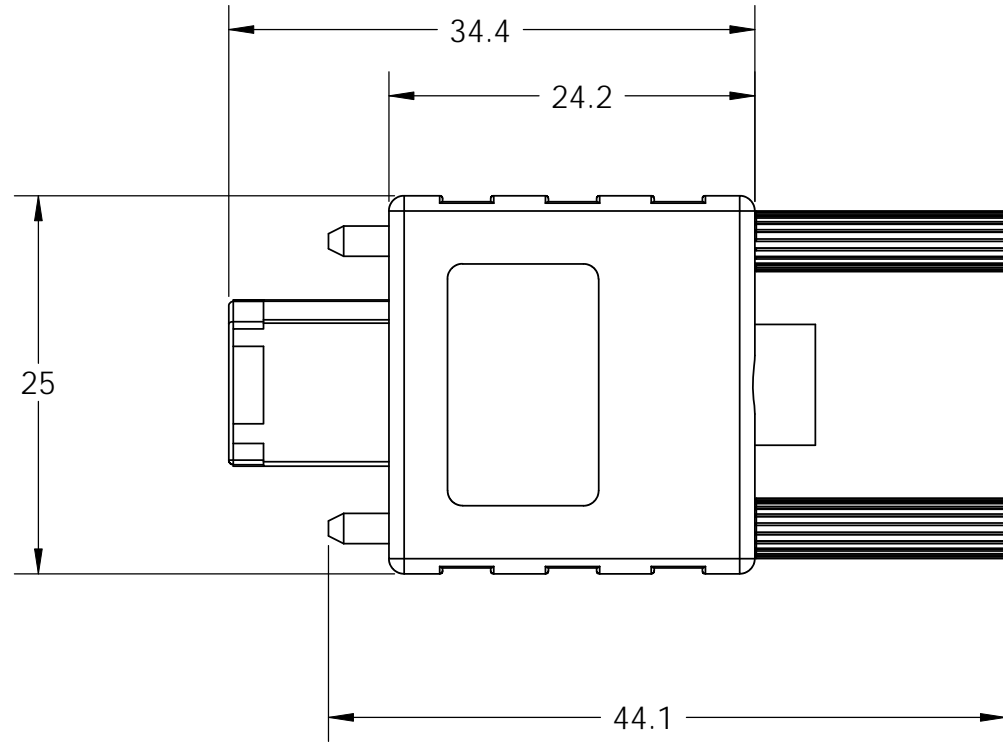

NEWNEX PROPRIETARY

THIS DOCUMENT AND THE DATA DISCLOSED HEREIN OR WITHIN IS NOT TO BE REPRODUCED, USED, OR DISCLOSED IN WHOLE OR PART TO ANYONE WITHOUT THE WRITTEN PERMISSION OF NEWNEX

*RoHS compliant product

Newnex Technology Corp.				
UNLESS OTHERWISE SPECIFIED DIMENSIONS ARE IN MILLIMETERS TOLERANCES ARE:			TITLE: FireWire Locking 6 Pin	
FRACTIONS ± NA	DECIMALS X± 0.2 XX± 0.1 XXX± 0.05	ANGLES ± 0.5°	PROJ: 	MATERIAL:
SCALE: 2:1			REV: A	DRAWN BY: CW
PART NUMBER: CFS-6S			DATE: 7/26/2011	APPROVED BY: SHEET 1 OF 1