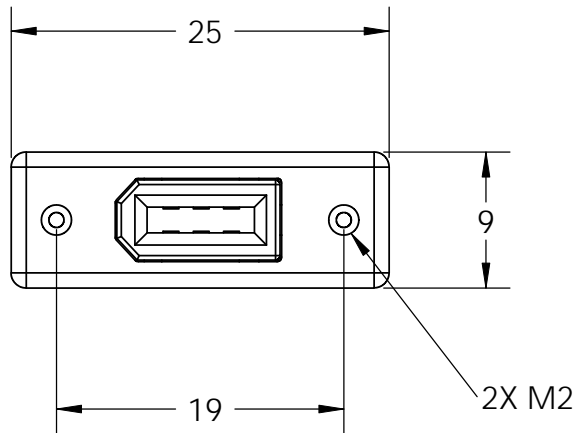

NEWNEX PROPRIETARY

THIS DOCUMENT AND THE DATA DISCLOSED HEREIN OR WITHIN IS NOT TO BE REPRODUCED, USED, OR DISCLOSED IN WHOLE OR PART TO ANYONE WITHOUT THE WRITTEN PERMISSION OF NEWNEX

*RoHS compliant product

Newnex Technology Corp.				
UNLESS OTHERWISE SPECIFIED DIMENSIONS ARE IN MILLIMETERS TOLERANCES ARE:			TITLE: FireWire Locking 6 Pin	
FRACTIONS ± NA	DECIMALS X± 0.2 XX± 0.1 XXX± 0.05	ANGLES ± 0.5°	PROJ: 	MATERIAL:
SCALE: 2:1			REV: A	DRAWN BY: CW
PART NUMBER: CFS-6S			DATE: 7/26/2011	APPROVED BY: SHEET 1 OF 1